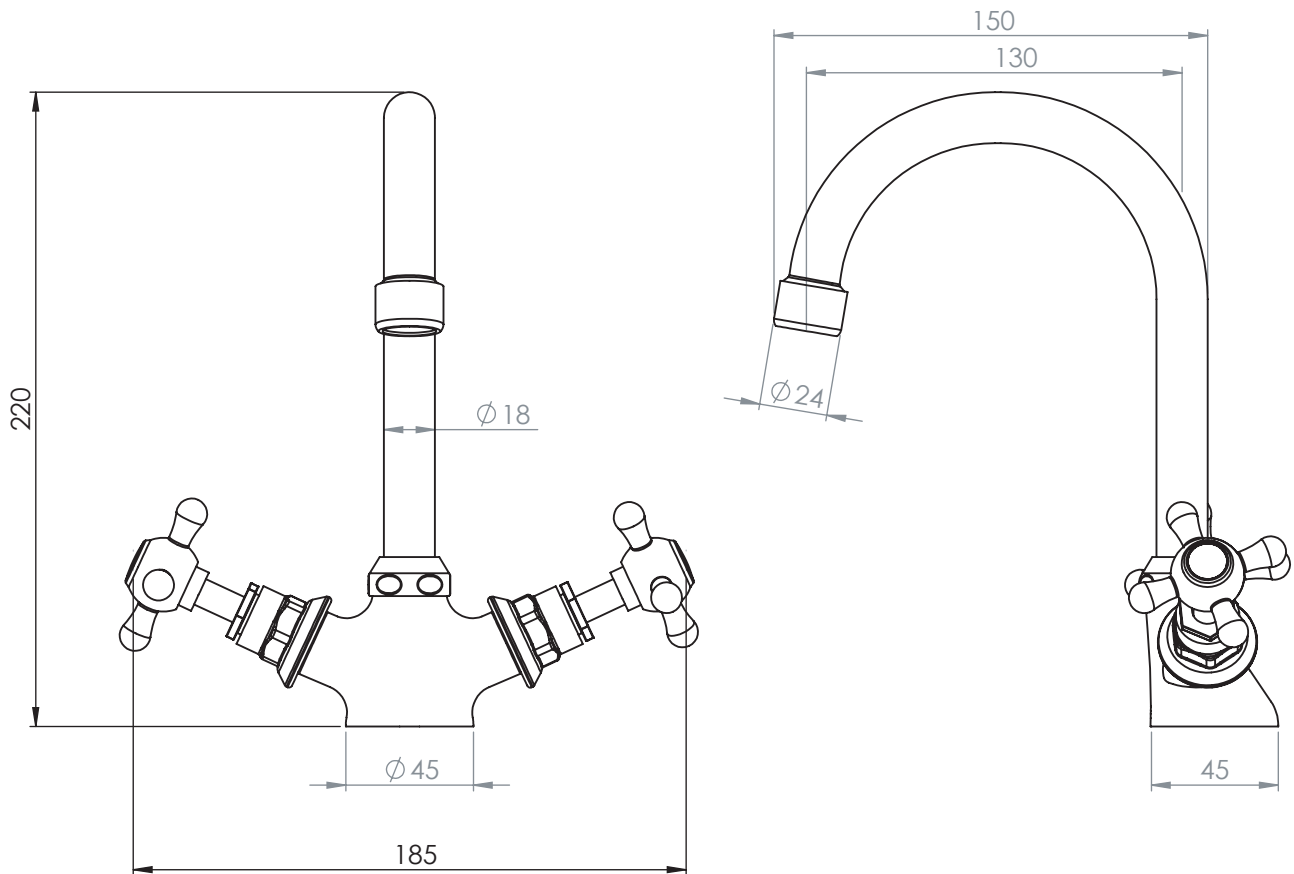

Classical Brassware Collection

Victorian

Cloak Mono Basin Mixer 2019

We recommend that all products are purchased with the assistance of a specialist bathroom retailer and always installed by an experienced installer who is a member of a recognized association. All sizes quoted are nominal: items may vary by plus or minus 2% against the figures quoted. When planning installations where dimensions are critical, it is essential that the space allowed for individual items is physically checked. Imperial Bathrooms can not be held liable for any costs associated with items not fitting in any given area. The contents of this statement are based on information correct at the time of publication. We reserve the right to make alterations and changes in product characteristics, fixing, packaging, operation etc at any time without notice.