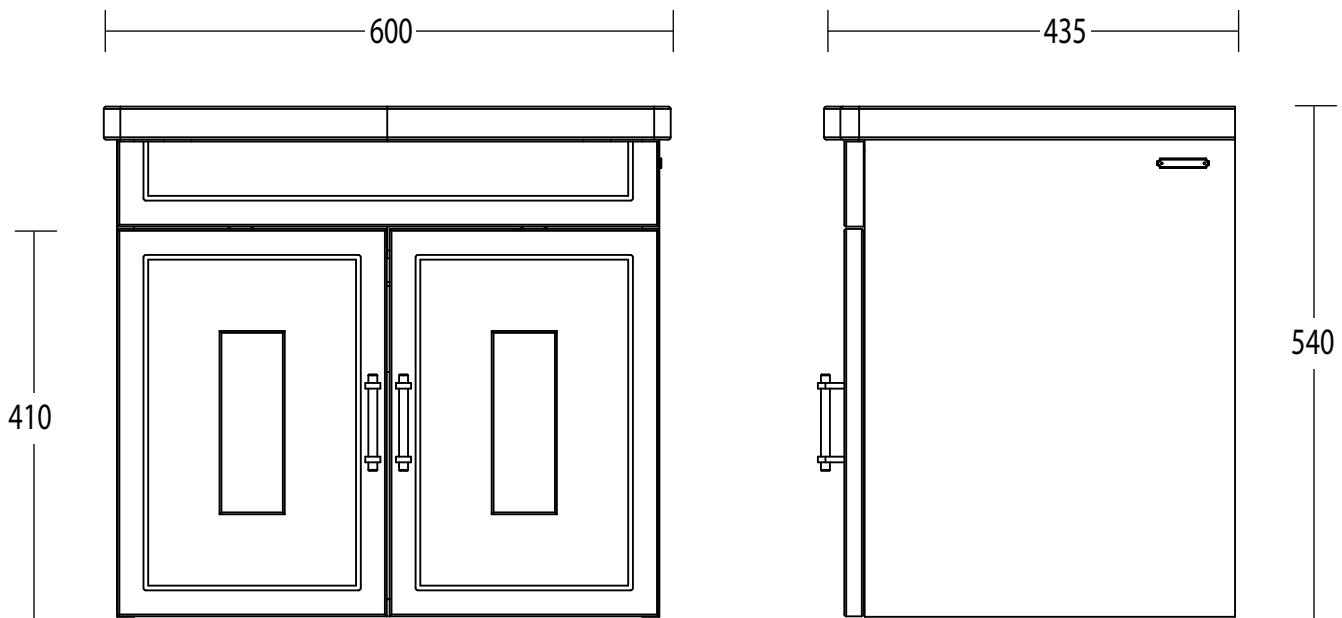

Furniture Collection	
Fradley	Medium 2 Door Wall Hung Unit

We recommend that all products are purchased with the assistance of a specialist bathroom retailer and always installed by an experienced installer who is a member of a recognised association. All sizes quoted are nominal : items may vary by +/- 2% against the figures quoted. When planning installations where dimensions are critical, it is essential that the space allowed for the individual items is physically checked. Imperial Bathrooms Ltd cannot be held liable for any costs associated with items not fitting in any given area. The contents of this statement are based on information correct at the time of publication. We reserve the right to make alterations in product characteristic, fixing, packaging, operation etc. at any time without notice.