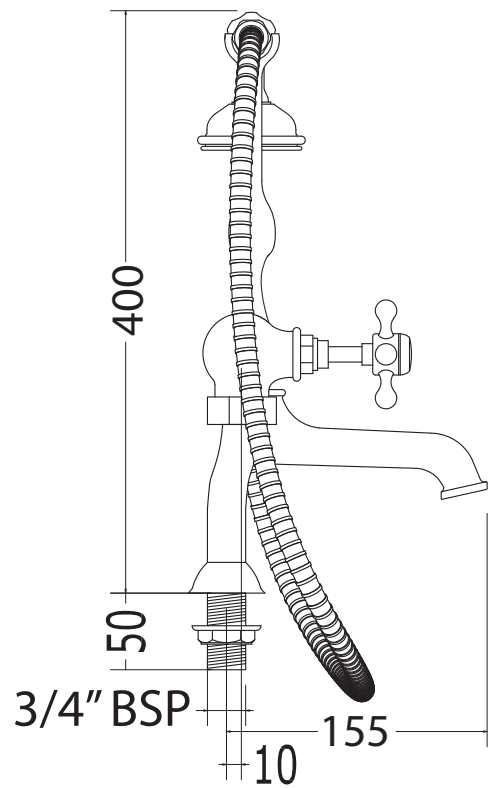

Classical Brassware Collection

Victorian	3/4" bath shower mixer deck mounted, complete with shower kit
-----------	---

We recommend that all products are purchased with the assistance of a specialist bathroom retailer and always installed by an experienced installer who is a member of a recognized association. All sizes quoted are nominal: items may vary by plus or minus 2% against the figures quoted. When planning installations where dimensions are critical, it is essential that the space allowed for individual items is physically checked. Imperial Bathrooms can not be held liable for any costs associated with items not fitting in any given area. The contents of this statement are based on information correct at the time of publication. We reserve the right to make alterations and changes in product characteristics, fixing, packaging, operation etc at any time without notice.