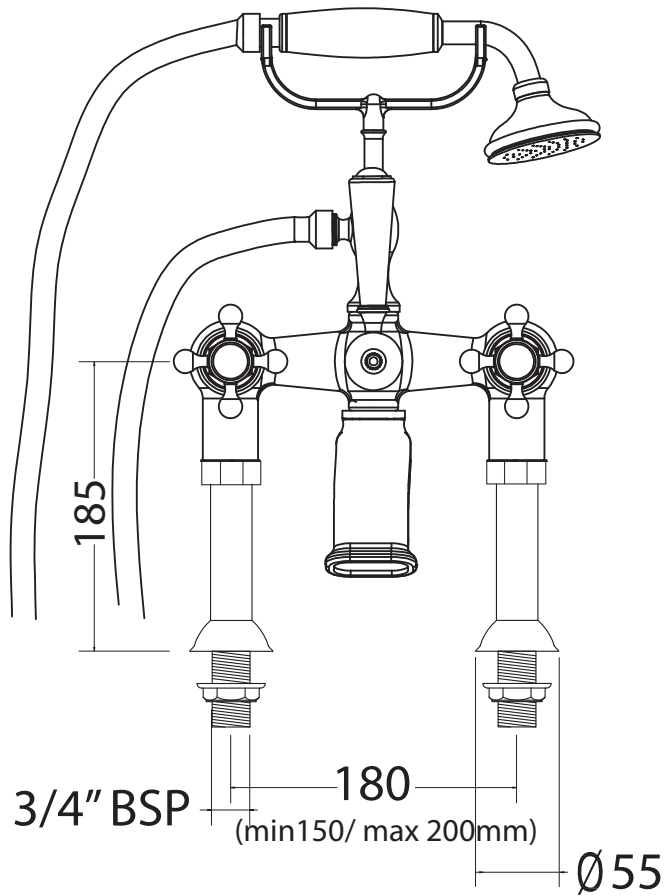

Classical Brassware Collection

Victorian	3/4" bath shower mixer deck mounted, complete with shower kit
-----------	---

We recommend that all products are purchased with the assistance of a specialist bathroom retailer and always installed by an experienced installer who is a member of a recognized association. All sizes quoted are nominal: items may vary by plus or minus 2% against the figures quoted. When planning installations where dimensions are critical, it is essential that the space allowed for individual items is physically checked. Imperial Bathrooms can not be held liable for any costs associated with items not fitting in any given area. The contents of this statement are based on information correct at the time of publication. We reserve the right to make alterations and changes in product characteristics, fixing, packaging, operation etc at any time without notice.