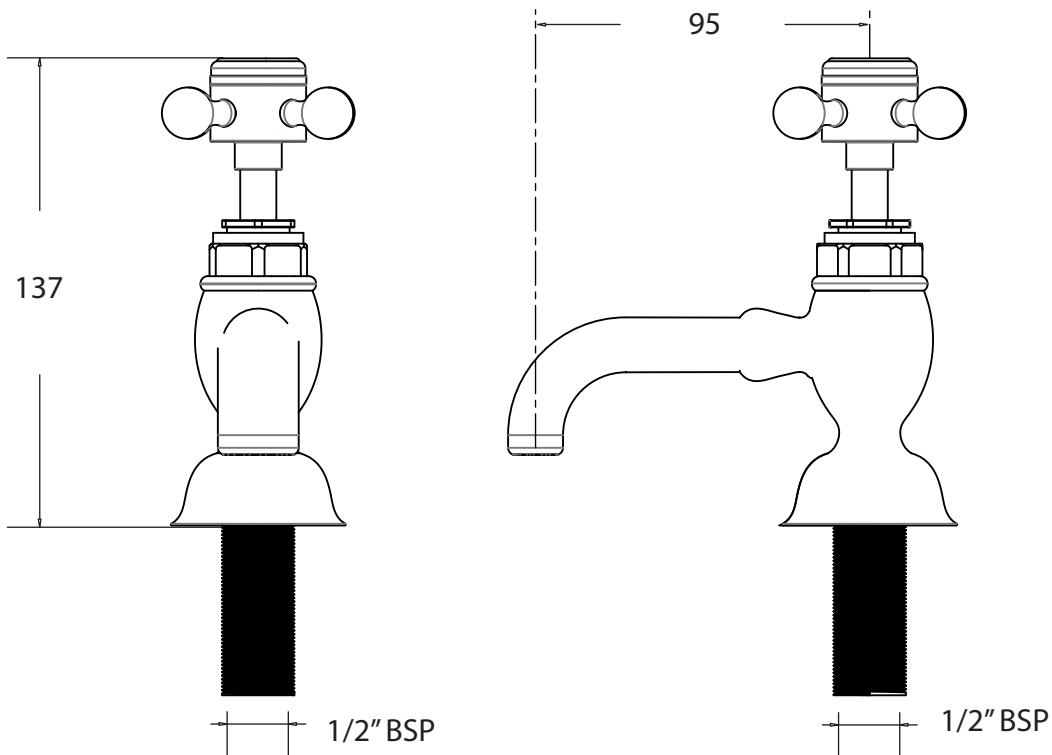

Classical Brassware Collection

Victorian

1/2" basin pillar taps

We recommend that all products are purchased with the assistance of a specialist bathroom retailer and always installed by an experienced installer who is a member of a recognized association. All sizes quoted are nominal: items may vary by plus or minus 2% against the figures quoted. When planning installations where dimensions are critical, it is essential that the space allowed for individual items is physically checked. Imperial Bathrooms can not be held liable for any costs associated with items not fitting in any given area. The contents of this statement are based on information correct at the time of publication. We reserve the right to make alterations and changes in product characteristics, fixing, packaging, operation etc at any time without notice.