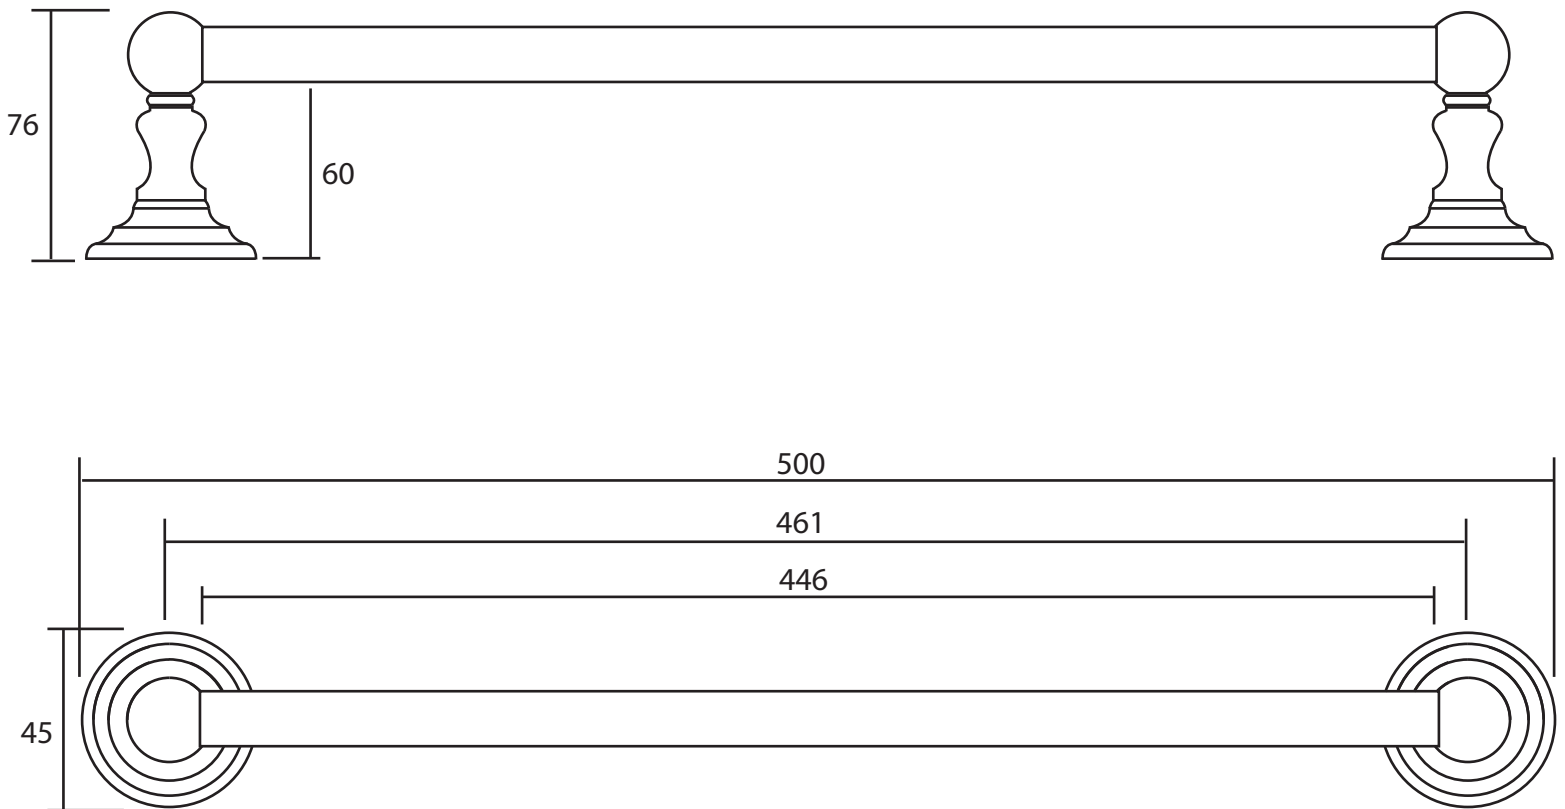

Accessories	
Richmond	Towel rail 500mm

We recommend that all products are purchased with the assistance of a specialist bathroom retailer and always installed by an experienced installer who is a member of a recognized association. All sizes quoted are nominal: items may vary by plus or minus 2% against the figures quoted. When planning installations where dimensions are critical, it is essential that the space allowed for individual items is physically checked. Imperial Bathrooms can not be held liable for any costs associated with items not fitting in any given area. The contents of this statement are based on information correct at the time of publication. We reserve the right to make alterations and changes in product characteristics, fixing, packaging, operation etc at any time without notice.