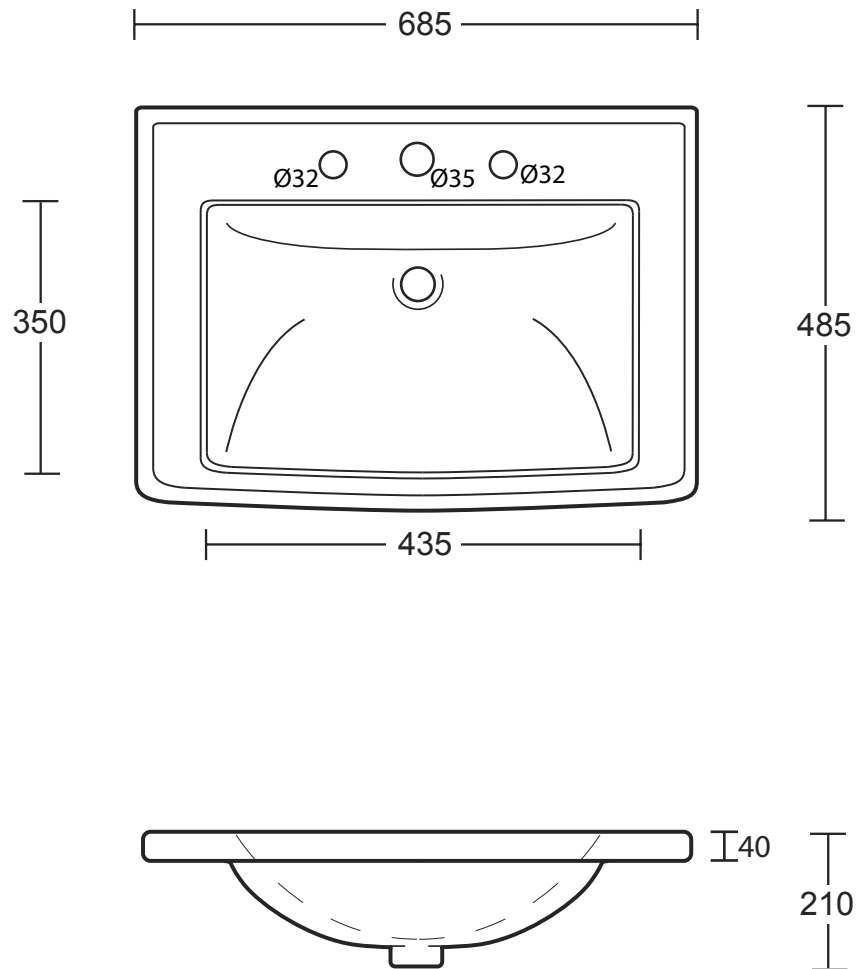

Ceramics Collection	
Radcliffe	Vanity Basin

Bowl Depth to overflow 110mm

We recommend that all products are purchased with the assistance of a specialist bathroom retailer and always installed by an experienced installer who is a member of a recognized association. All sizes quoted are nominal: items may vary by plus or minus 2% against the figures quoted. When planning installations where dimensions are critical, it is essential that the space allowed for individual items is physically checked. Imperial Bathrooms can not be held liable for any costs associated with items not fitting in any given area. The contents of this statement are based on information correct at the time of publication. We reserve the right to make alterations and changes in product characteristics, fixing, packaging, operation etc at any time without notice.