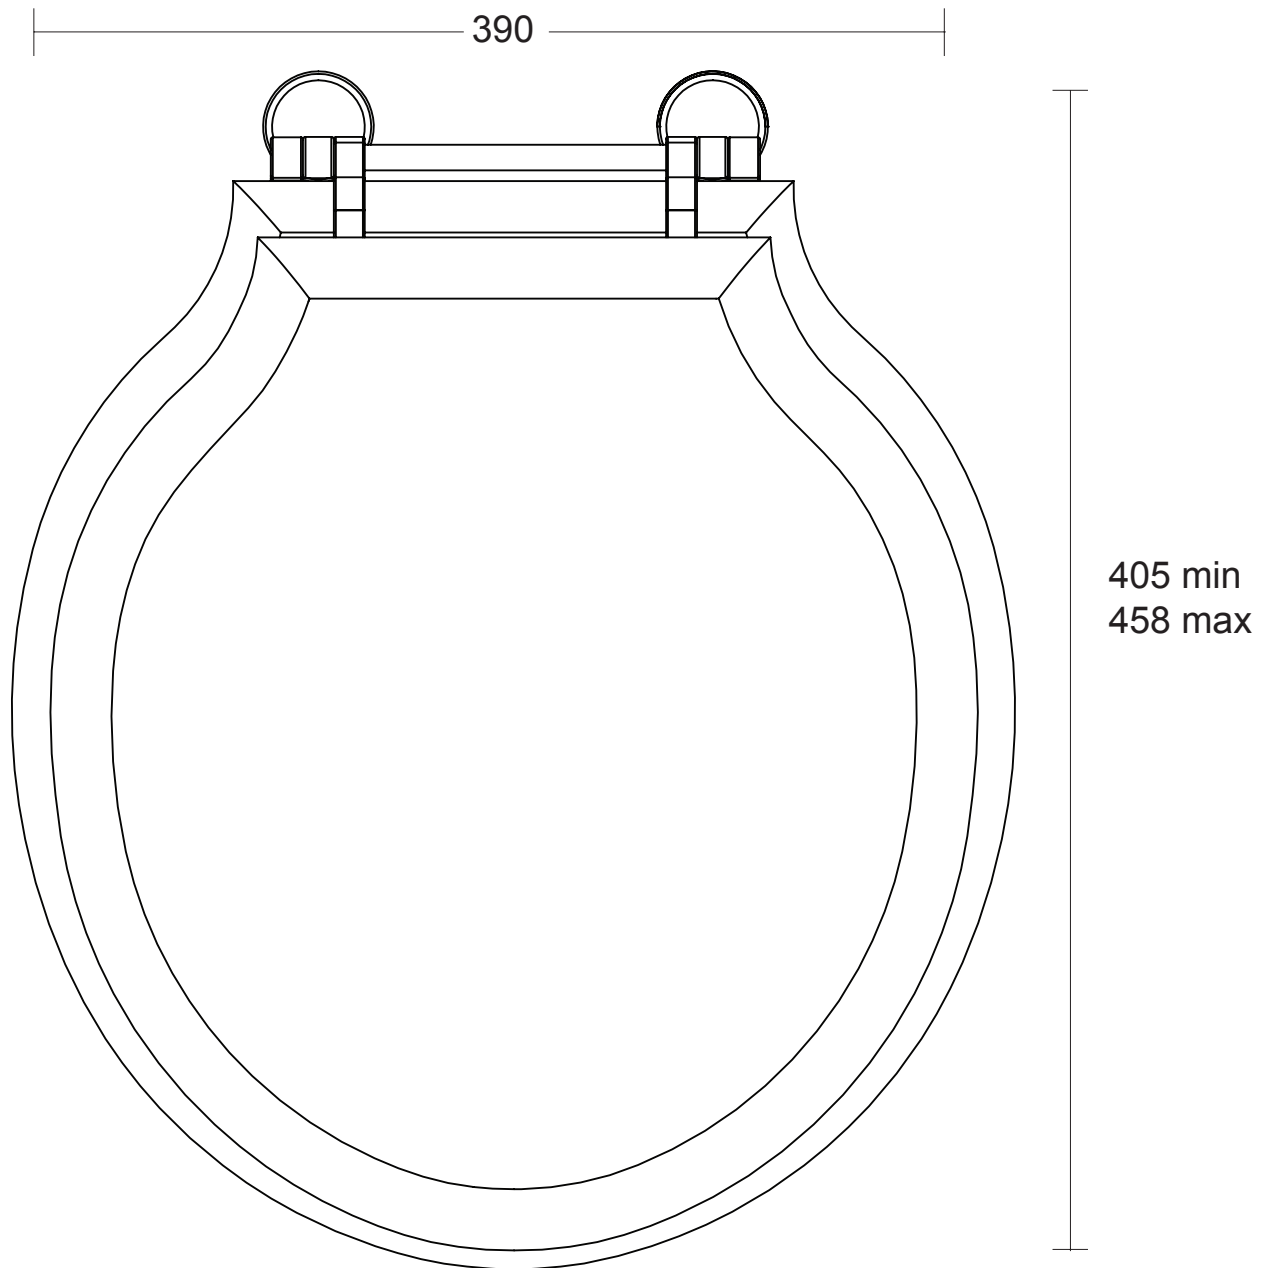

Toilet Seats	
Etoile	Standard Hinge

We recommend that all products are purchased with the assistance of a specialist bathroom retailer and always installed by an experienced installer who is a member of a recognized association. All sizes quoted are nominal: items may vary by plus or minus 2% against the figures quoted. When planning installations where dimensions are critical, it is essential that the space allowed for individual items is physically checked. Imperial Bathrooms can not be held liable for any costs associated with items not fitting in any given area. The contents of this statement are based on information correct at the time of publication. We reserve the right to make alterations and changes in product characteristics, fixing, packaging, operation etc at any time without notice.