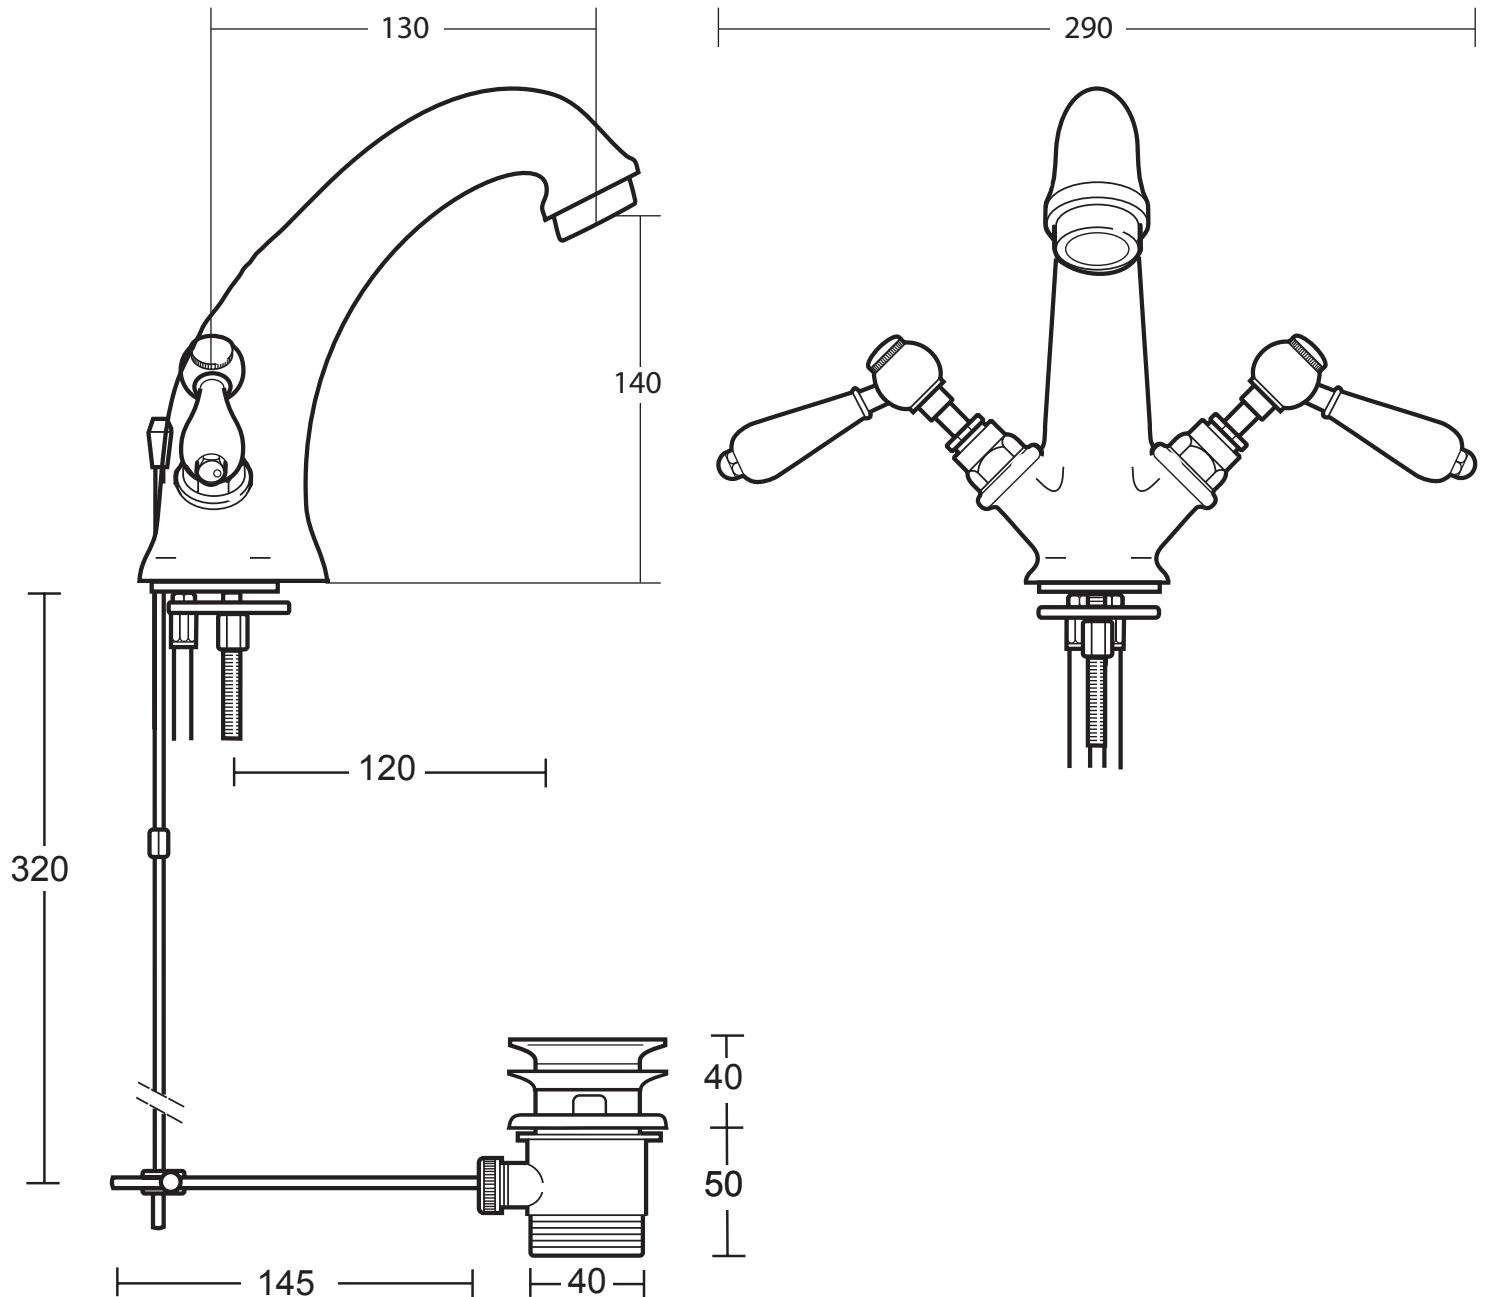

Classical Brassware Collection	
Radcliffe	Tall Mono Mixer

We recommend that all products are purchased with the assistance of a specialist bathroom retailer and always installed by an experienced installer who is a member of a recognized association. All sizes quoted are nominal: items may vary by plus or minus 2% against the figures quoted. When planning installations where dimensions are critical, it is essential that the space allowed for individual items is physically checked. Imperial Bathrooms can not be held liable for any costs associated with items not fitting in any given area. The contents of this statement are based on information correct at the time of publication. We reserve the right to make alterations and changes in product characteristics, fixing, packaging, operation etc at any time without notice.