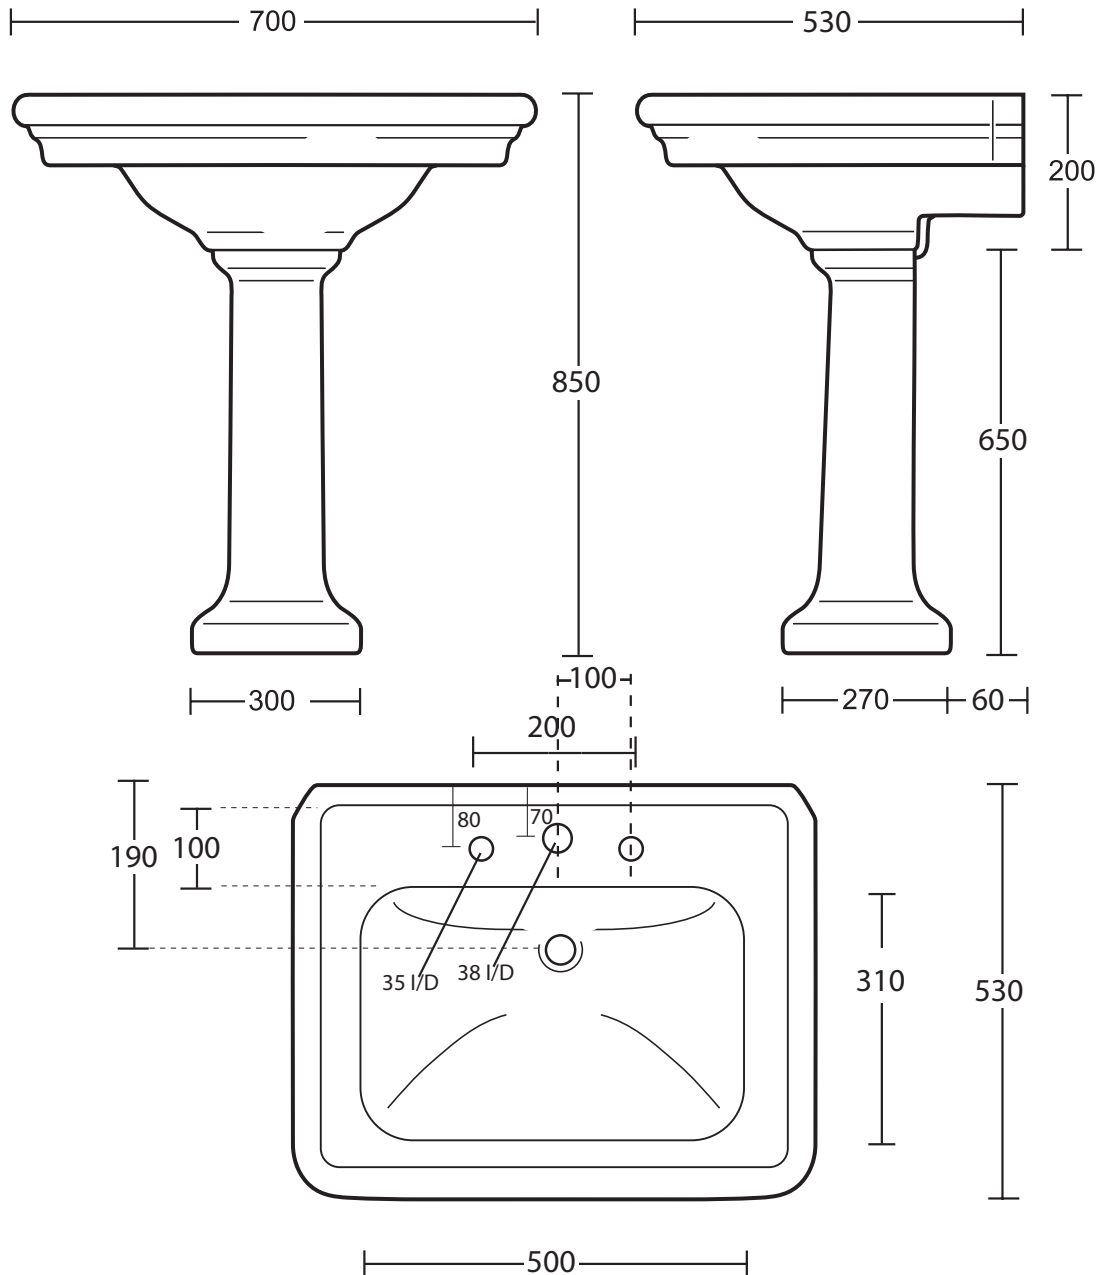

Ceramic Collection	
Etoile	Large basin

Internal bowl depth 125mm

We recommend that all products are purchased with the assistance of a specialist bathroom retailer and always installed by an experienced installer who is a member of a recognized association. All sizes quoted are nominal: items may vary by plus or minus 2% against the figures quoted. When planning installations where dimensions are critical, it is essential that the space allowed for individual items is physically checked. Imperial Bathrooms can not be held liable for any costs associated with items not fitting in any given area. The contents of this statement are based on information correct at the time of publication. We reserve the right to make alterations and changes in product characteristics, fixing, packaging, operation etc at any time without notice.