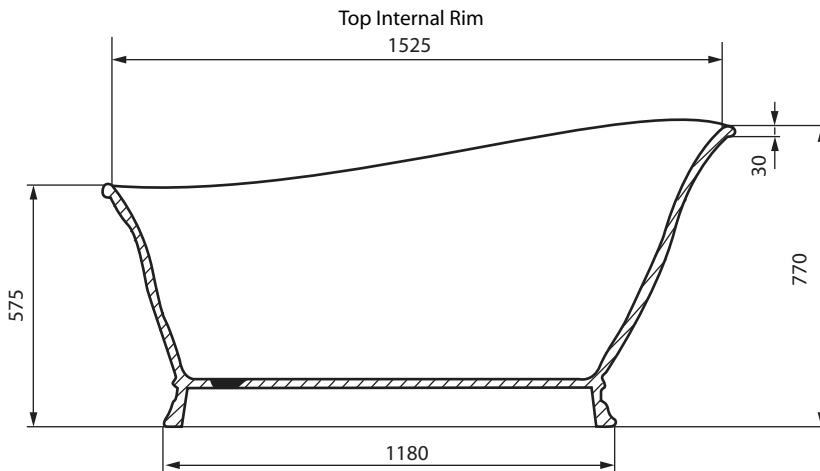

Bath Collection	
Windsor Baths	Hampton

Weight Empty: 120 Kg
 Weight Full: 300 Kg
 Volume: 180 L

We recommend that all products are purchased with the assistance of a specialist bathroom retailer and always installed by an experienced installer who is a member of a recognized association. All sizes quoted are nominal: items may vary by plus or minus 2% against the figures quoted. When planning installations where dimensions are critical, it is essential that the space allowed for individual items is physically checked. Imperial Bathrooms can not be held liable for any costs associated with items not fitting in any given area. The contents of this statement are based on information correct at the time of publication. We reserve the right to make alterations and changes in product characteristics, fixing, packaging, operation etc at any time without notice.