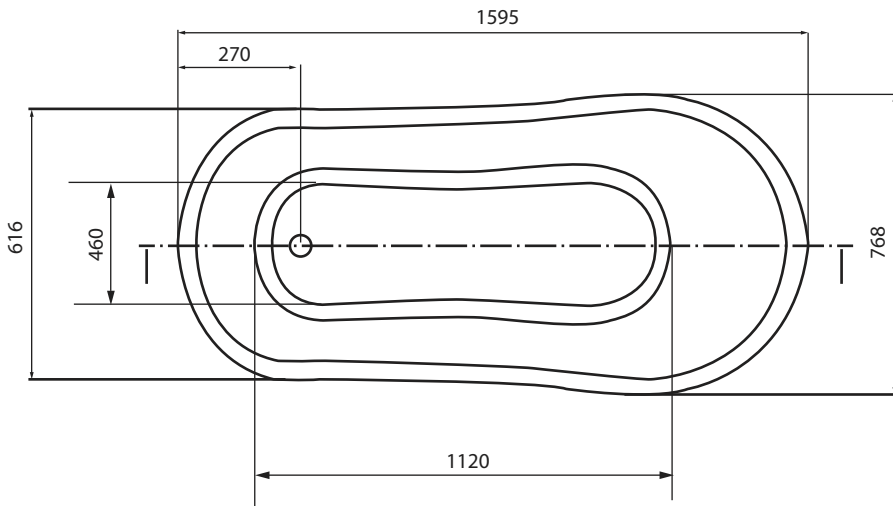

Bath Collection	
Windsor Baths	Hampton

Weight Empty: 120 Kg
 Weight Full: 300 Kg
 Volume: 180 L

We recommend that all products are purchased with the assistance of a specialist bathroom retailer and always installed by an experienced installer who is a member of a recognized association. All sizes quoted are nominal: items may vary by plus or minus 2% against the figures quoted. When planning installations where dimensions are critical, it is essential that the space allowed for individual items is physically checked. Imperial Bathrooms can not be held liable for any costs associated with items not fitting in any given area. The contents of this statement are based on information correct at the time of publication. We reserve the right to make alterations and changes in product characteristics, fixing, packaging, operation etc at any time without notice.