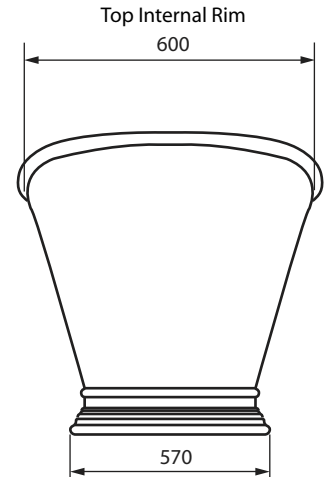

Bath Collection	
Windsor Baths	Hampton

Weight Empty: 120 Kg
 Weight Full: 300 Kg
 Volume: 180 L

We recommend that all products are purchased with the assistance of a specialist bathroom retailer and always installed by an experienced installer who is a member of a recognized association. All sizes quoted are nominal: items may vary by plus or minus 2% against the figures quoted. When planning installations where dimensions are critical, it is essential that the space allowed for individual items is physically checked. Imperial Bathrooms can not be held liable for any costs associated with items not fitting in any given area. The contents of this statement are based on information correct at the time of publication. We reserve the right to make alterations and changes in product characteristics, fixing, packaging, operation etc at any time without notice.